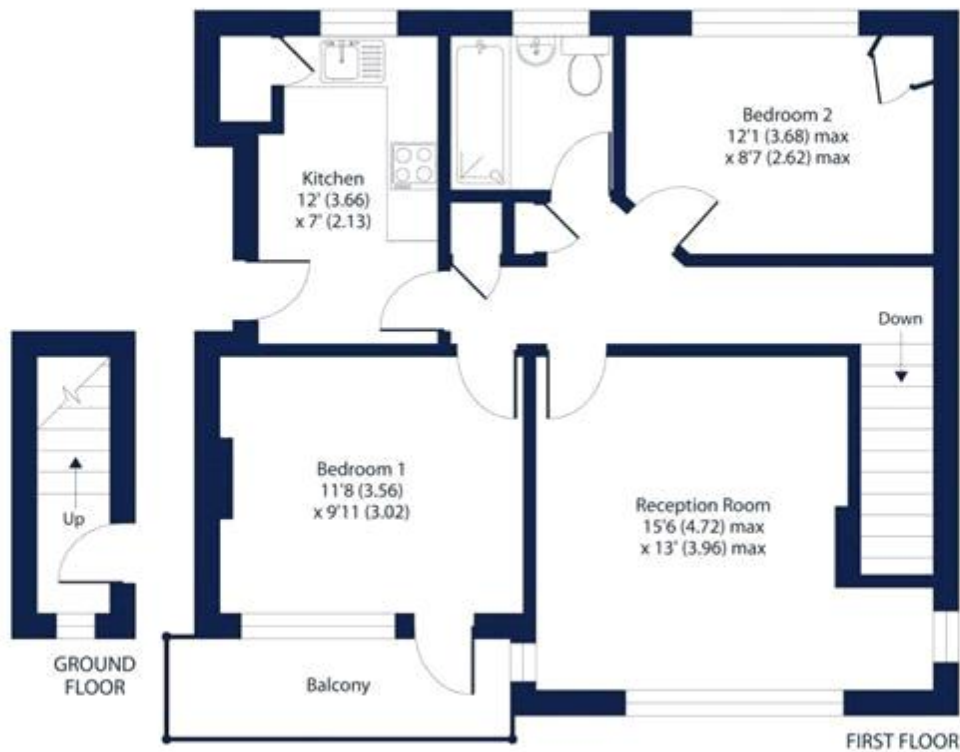

Denison Close, London, N2

Approximate Area = 684 sq ft / 63.5 sq m

For identification only - Not to scale

Viewing by appointment only
Maison Chase - Maison Chase
41A Mill Lane, West Hampstead, London NW6 1NB
Tel: 020 3951 7464
Email: home@maisonchase.co.uk
Website: www.maisonchase.co.uk